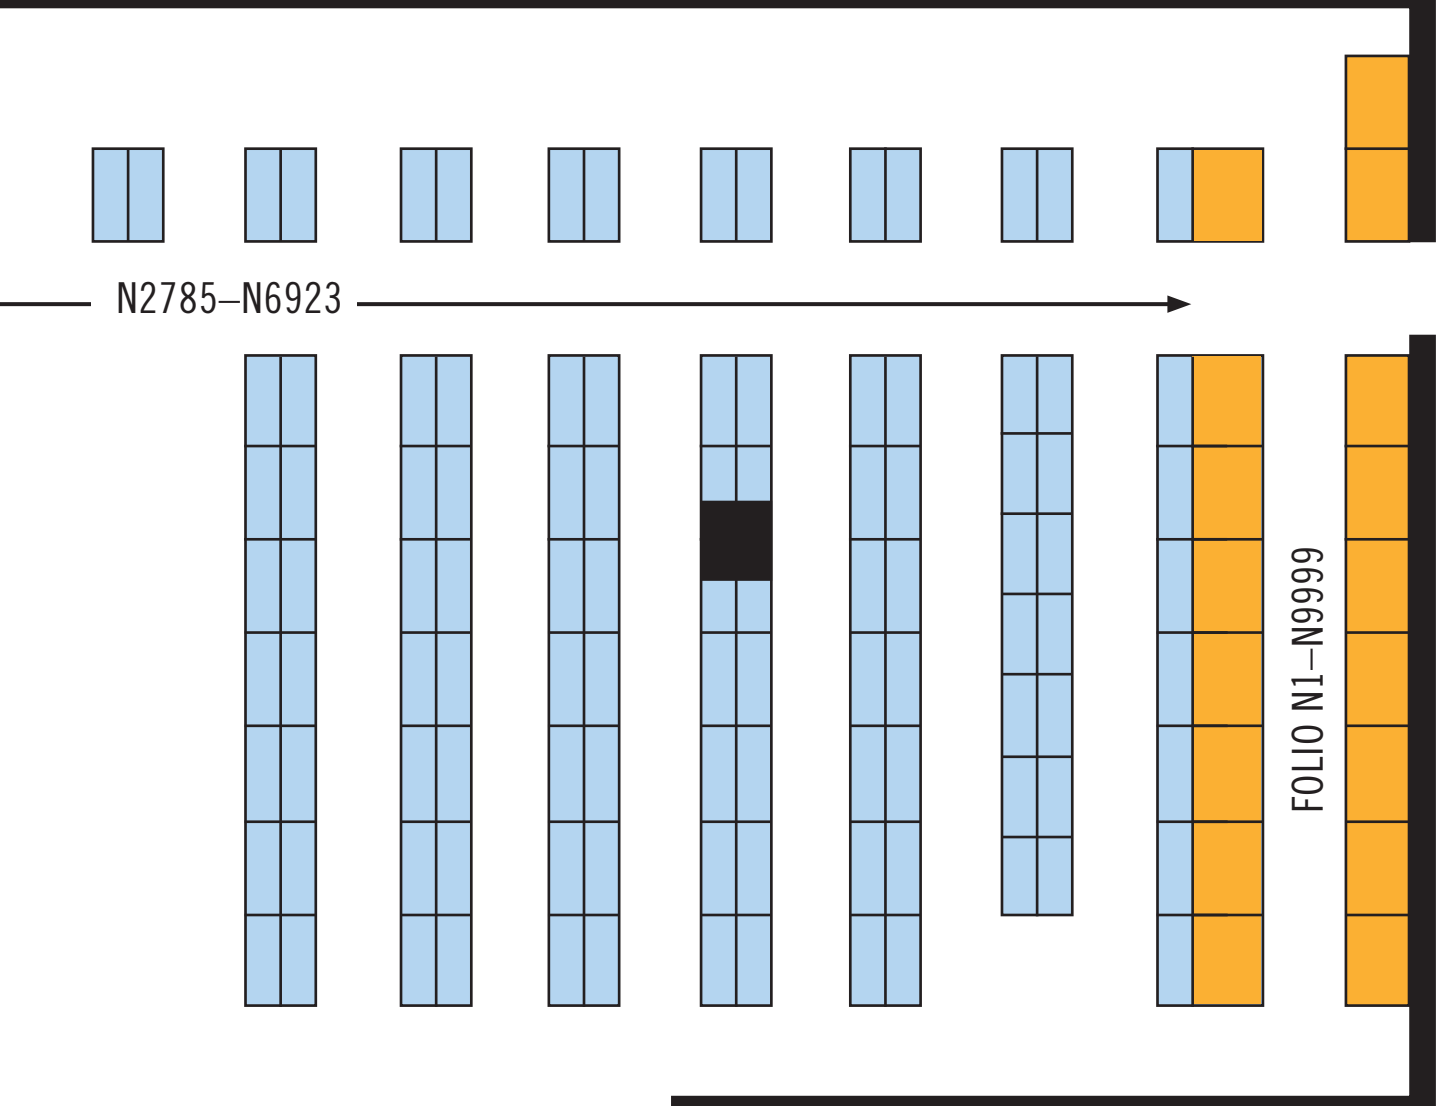

LOWER LEVEL STACKS

CLARK LIBRARY LOWER LEVEL