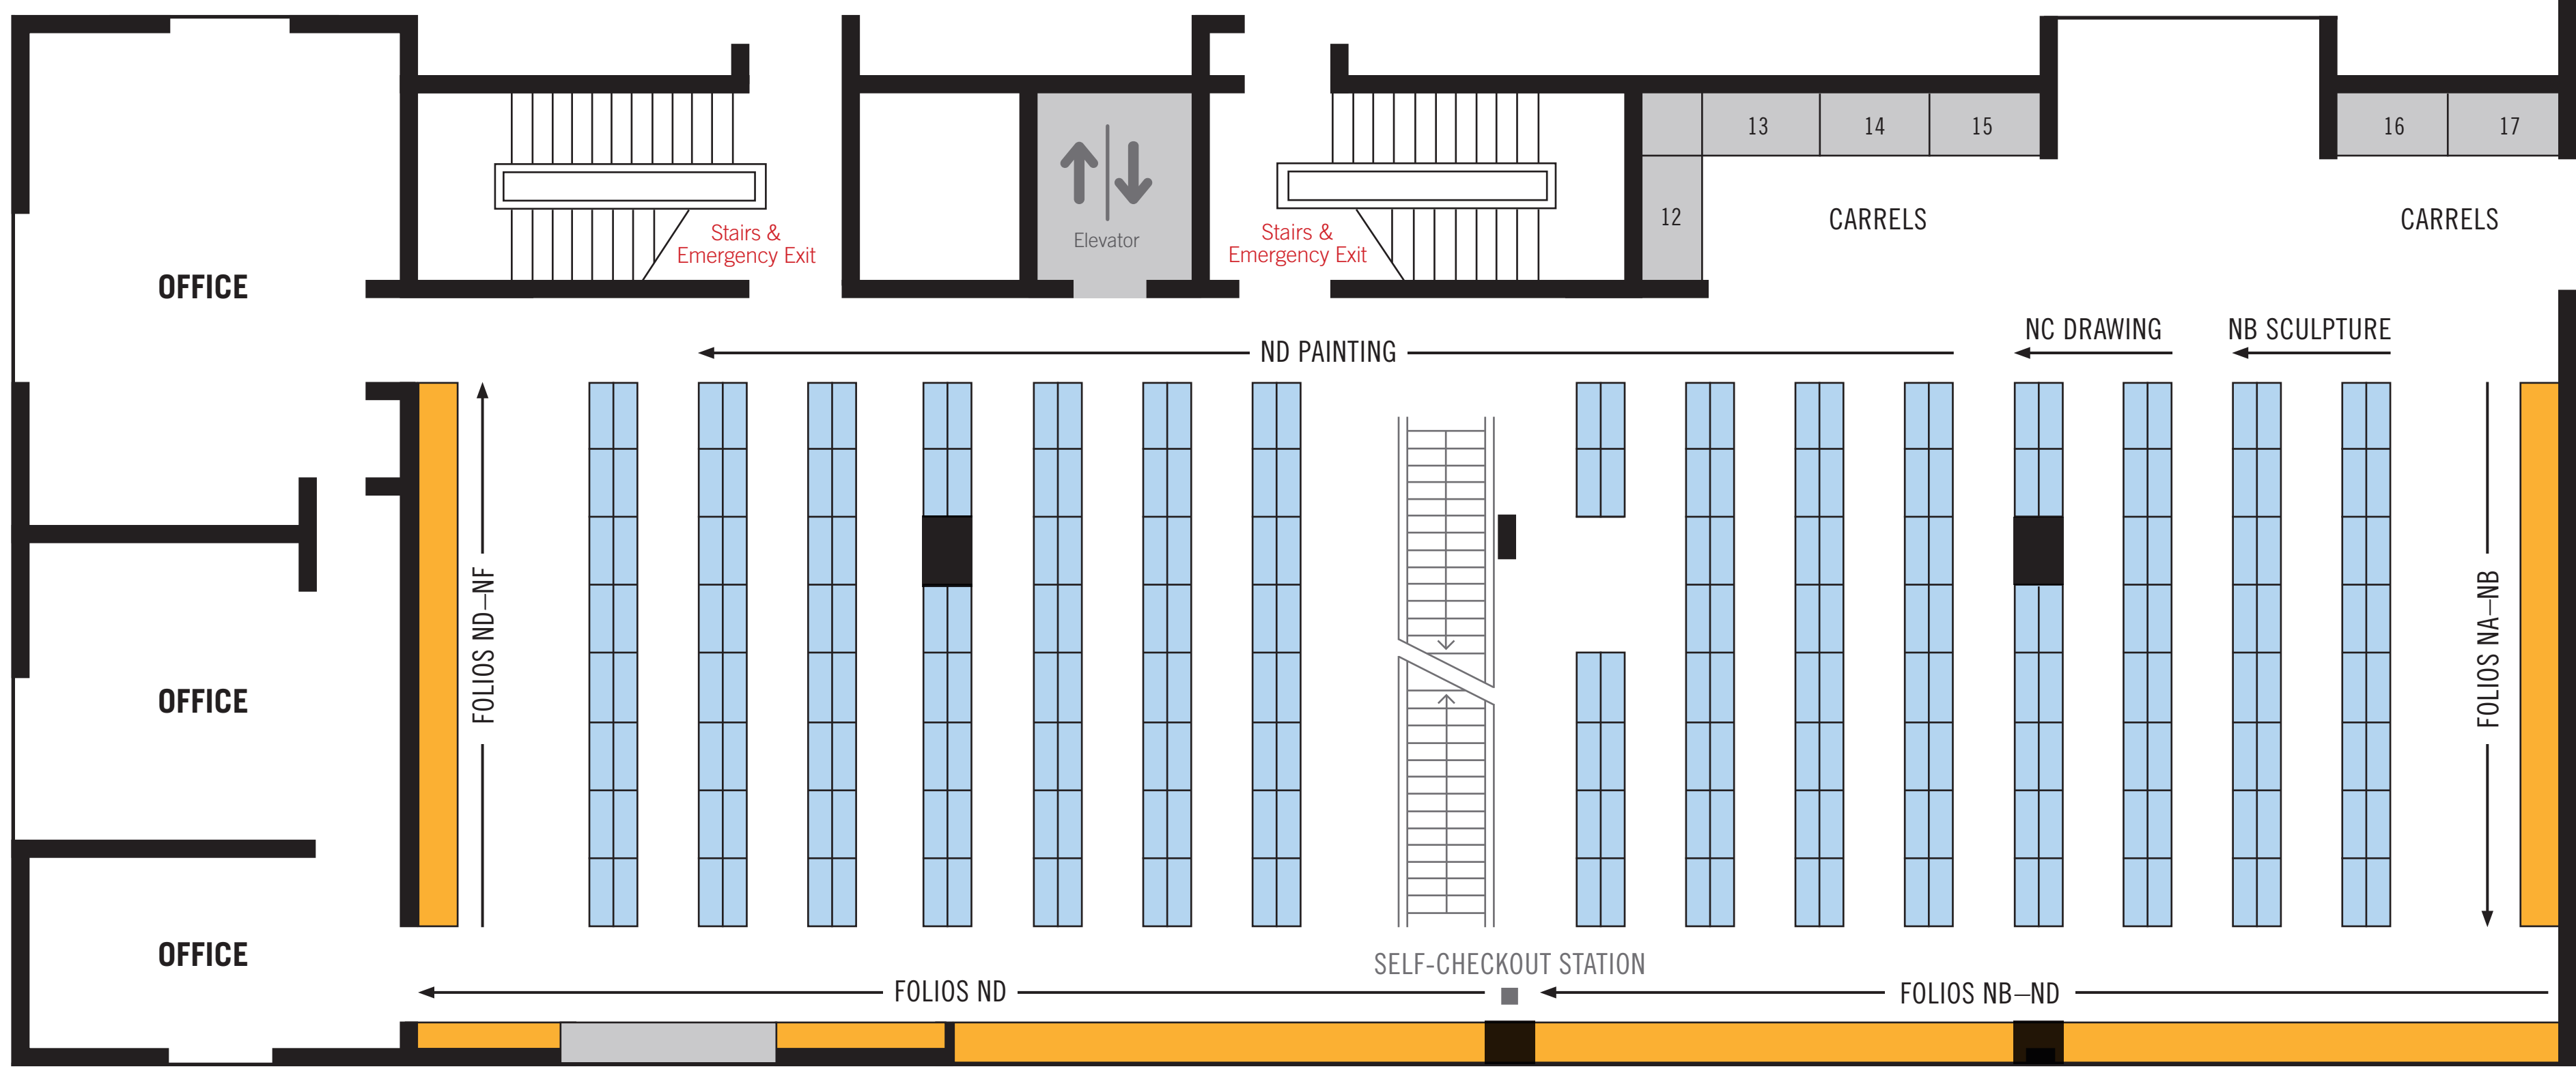

CLARK LIBRARY MEZZANINE